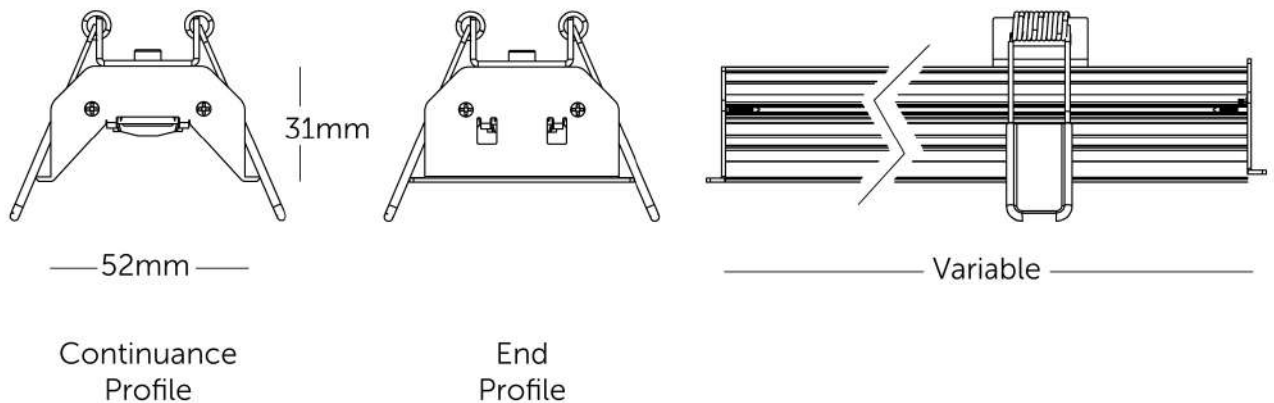

**SPICE RECESSED** is a Ceiling recessed Light fixture for installations into drywall or wood panels. It comes in 4 different lengths and is cleverly designed to maintain output regardless of the number of units connected together making large scale system installation simple and very cost effective.

		<b>CRI</b>		<b>lm</b>	<b>lm/w</b>				
52mm	IP 20	70-90 CRI	35W/Meter	5360lm	153 lm/W	Mide / Wide / OV / WG	2200 - 6500K	Monochrom	RAL / Anodize

**OUTPUT**

LED System	Luxeon 3030 2D Mid Power LED
Intensity	5360 Lumen per Meter / CRI 80 / 4000K / 700mA
Channel Range	1 / 2 Channel
Color Range	2200K / 2700K / 3000K / 3500K / 4000K / 5000K / 5700K / 6500K
Optical System	Double Asymmetric (for aisle and shelf lighting) / Asymmetric (WG) / Asymmetric (WW) / Oval 93+34 / Oval 57+114 / Oval 88+108

**ELECTRICAL**

Control	External constant current driver
Input Voltage	42V
Consumption	35W Per Meter
Max LED's	56 LEDs @ 114cm
Efficiency LM/W	153 LM/M
Connection	2 * 20 AWG

**ENVIRONMENTAL**

IP Rating	IP20 / IP43
Working Temp.	-20°C ~ 40°C / -4°F ~ 104°F
Storage Temp.	-20°C ~ 50°C / -4°F ~ 122°F

**PHYSICAL**

Size	Variable * H31mm * W59mm cutout w52mm
Housing	Aluminum Anodize

**FIXTURE LENGTH**

Length of Run	Number of LEDs	2200k	2700k	3000k	4000k	6500k	Watt	Watt per Meter
289mm	14	1210	1390	1440	1530	1500	10	
572mm	28	2420	2780	2880	3060	3000	20	
1144mm	56	4840	5560	5760	6120	6000	40	35
1716mm	84	7260	8340	8640	9180	9000	60	
2288mm	112	9680	11120	11520	12240	12000	80	