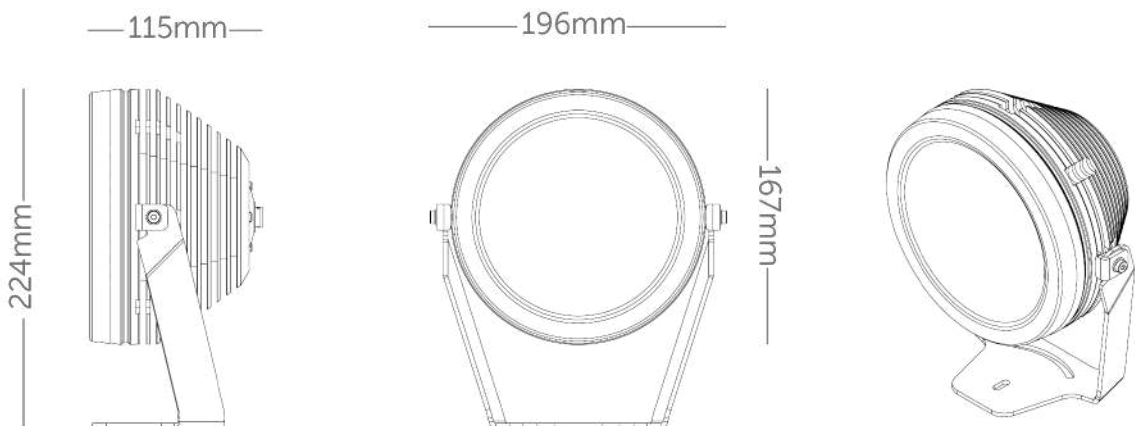

	CRI		lm	lm/w				
IP 67	70-90 CRI	55W	5148lm	94 lm/w	11-60/Oval	2200-6500K	Mono / RGB / RGBW	RAL / Anodize

OUTPUT

LED System	High Power Luxeon Z / Z-ES
Intensity	5148 lm @ full power CRI 80 3000K
Channel Range	1 / 2 / 3 / 4 Channel
Color Range	2200K / 2700K / 3000K / 3500K / 4000K / 5000K / 5700K / RGB(36 Leds) / RGBW(48 Leds)
Optical System	11° / 16° / 20° / 24° / 32° / 37° / 60° / Degrees and Oval 40°*18° / Oval 42°*14°

ENVIRONMENTAL

IP Rating	IP 67
Working Temp.	-18°C ~ 40°C / 0°F ~ 104°F
Storage Temp.	-18°C ~ 40°C / -0.4°F ~ 104°F

PHYSICAL

Size	L301 * Ø159mm
Housing	Machined 15µ anodized aluminum Tempered glass.

Hobeycomb
Cell W 5.2mm, H 3.2mm

Anti-Vandal Cage
W 320 * H 335mm

...	2	...	CH 1 +	...	Black
Pin	3	Polarity	CH 1 -	...	White
.....	1	CH 2 +	Red
.....	6	CH 2 -	Blue
.....	7	CH 3 +	Yellow
.....	4	CH 3 -	Green
.....	8	CH 4 +	Orange
.....	10	CH 4 -	Purple
.....	9	NTC	Grey
.....	5	NTC	Brown